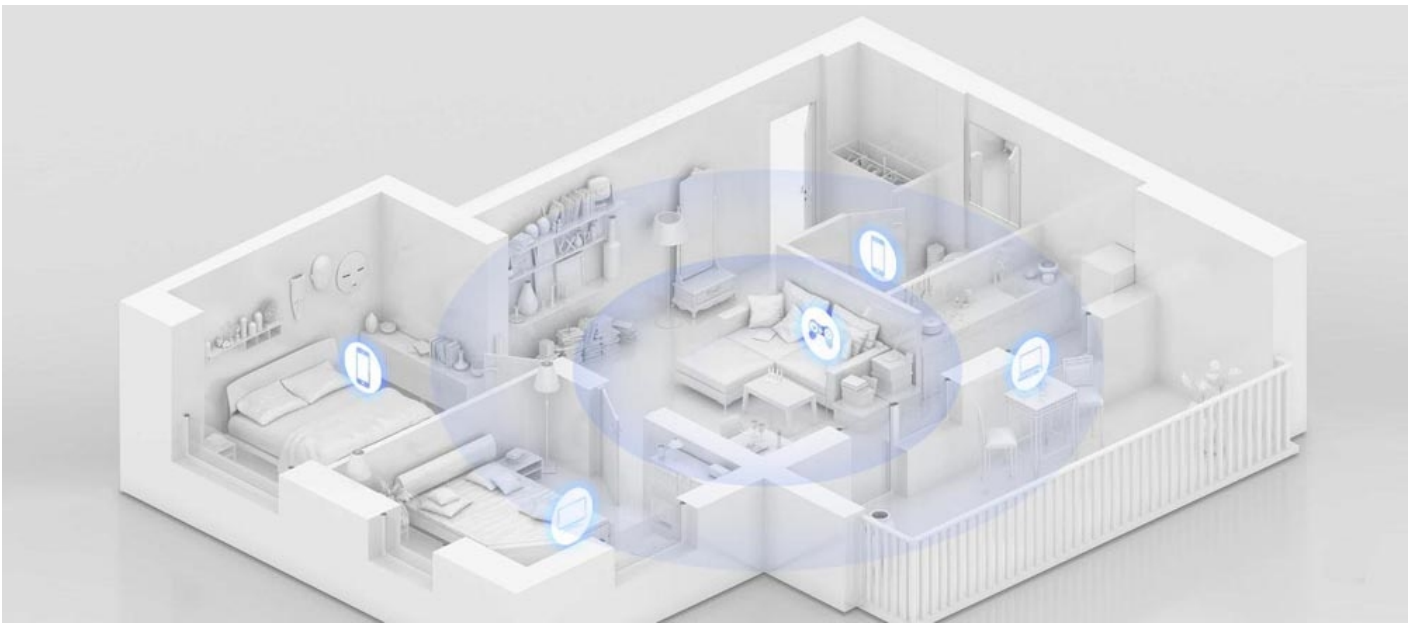

Short Distance Mobile Phone Throughput Test (unit: Gbps)

Signal Can Go Through One More Wall with HUAWEI Wi-Fi 6+³

HUAWEI Wi-Fi 6-enabled phones are able to send 6dB stronger signals back to AX3 in stable, 2 MHz narrow bandwidth using Dynamic Narrow Bandwidth technology, which is based on Chipset Synergy. The wireless signals can penetrate solid objects like walls and floors easily. This means that the phone will have good reception of the Wi-Fi signal, even when connecting from upstairs or somewhere far from the router.